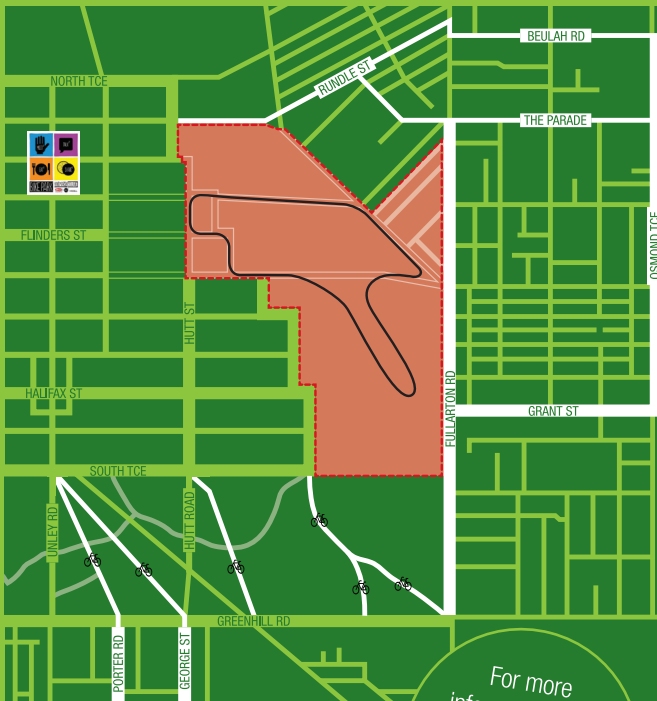

Clipsal 500 is fast approaching and some roads surrounding the track will be closed. With expected delays of up to 20 minutes, why not join the city cycle community and hop on your bike?

End of trip facilities are offered at the new Bike Park in Hindmarsh Square:

-  secure bike storage
-  showers and toilets
-  nearby refreshments

-  Restricted Access
-  Suggested Cycle Route
-  Available Cycle Route
-  Clipsal 500 Track
-  Temporary Bike Park

For more information go to adelaidecitycouncil.com.au/bike-routes